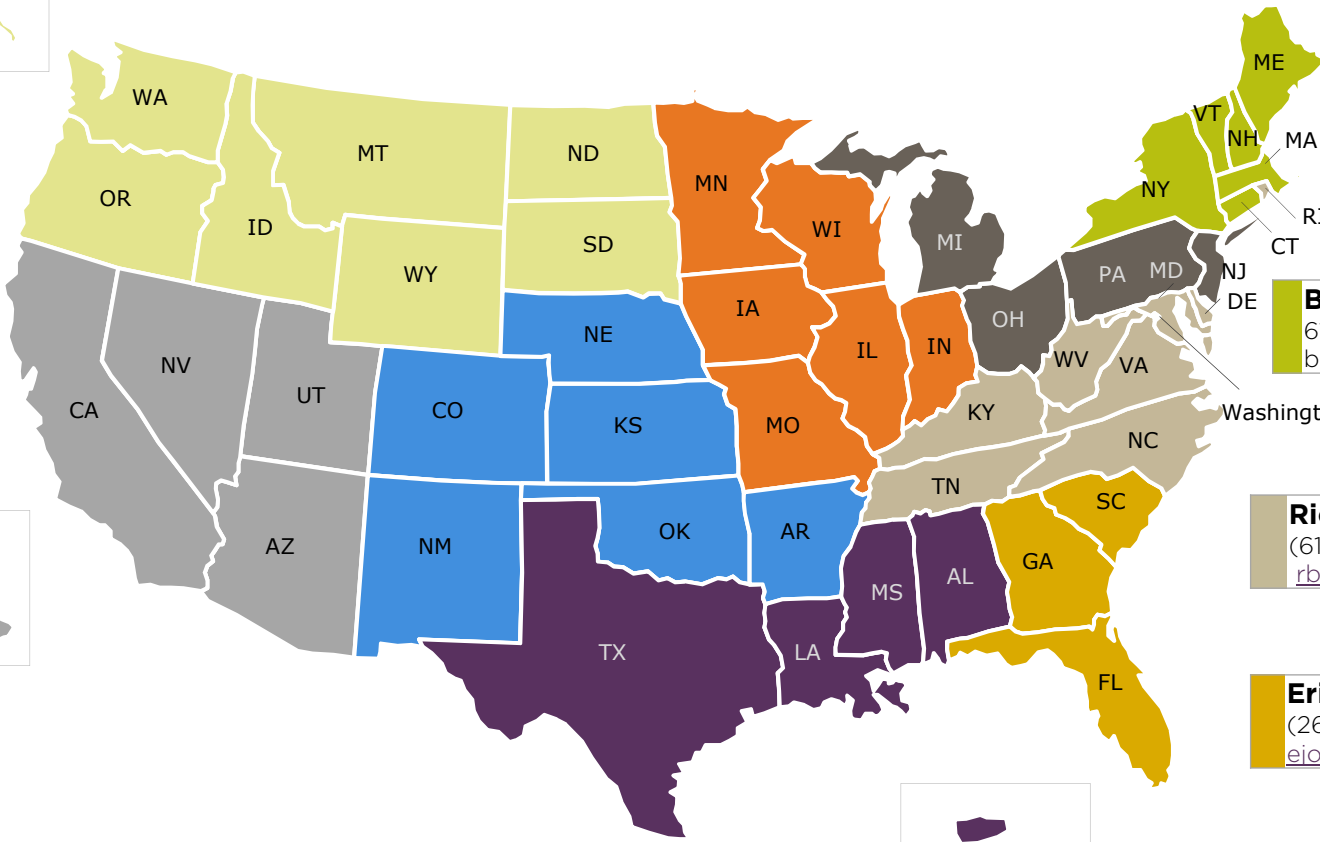

Regional Managers

Jay De Boer
(253) 209-5186
deboerjay@aol.com

Rich & Pat Grasman
(616) 450-6403
richpatgrasman@comcast.net

Garry & Lynne Den Besten
(616) 881-1540
glsden@sbcglobal.net

Bob Laarman
616-965-2357
blaarman@worldrenew.net